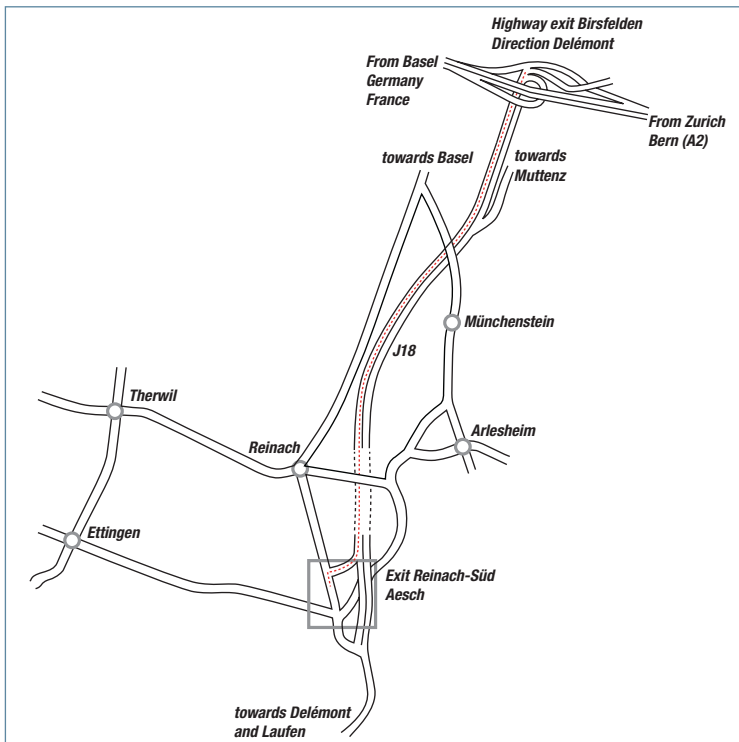

situation map

How to find us

By car:

Highway exit Birsfelden, St. Jakob
Direction Delémont (J18)

Exit Reinach Süd, Aesch

At the first intersection, left towards Aesch

At the second intersection, right
towards Gewerbezone Langenhag

With public transportation:

From the train station Basel SBB,
take tram No. 11 to Aesch

Five minutes on foot towards Gewerbezone Langenhag